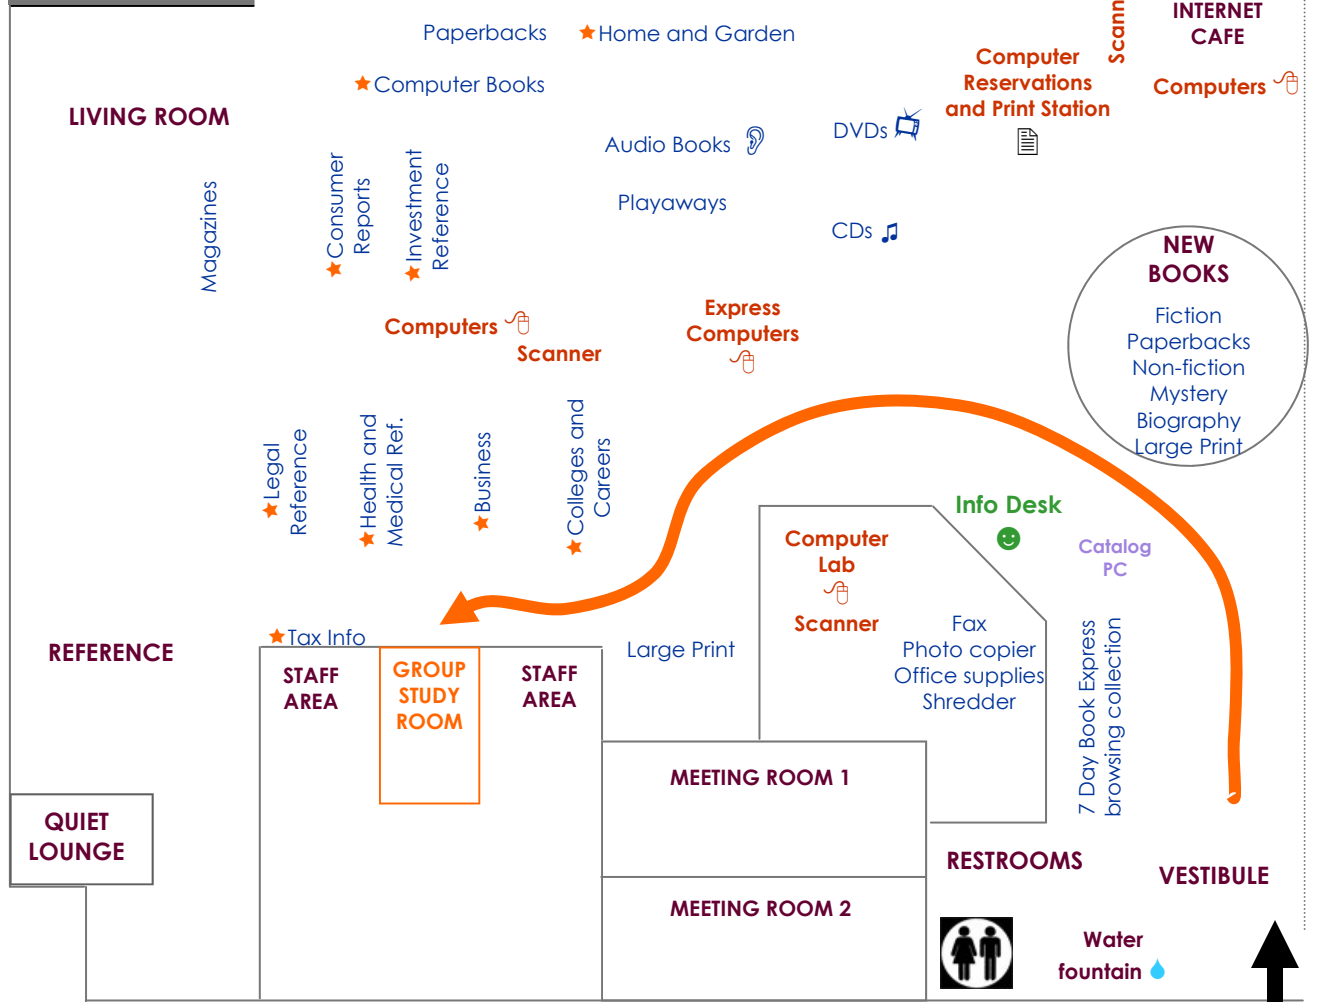

Mount Laurel Library

Adults and Young Adults

Left Side of Library

Key:

- Burgundy** - Places/Areas
- Blue** - Collections/Items
- Green** - Service Desks/Help 😊
- Orange** - Computers 🖨️
- Purple** - Catalog PCs
- ★ indicates special collection pulled out from regular non-fiction

Non-Fiction shelved by Dewey Decimal Call #

- 000 – Computer sci., information & general
- 100 – Philosophy and psychology
- 200 – Religion
- 300 – Social sciences
- 400 – Language
- 500 – Science (including mathematics)
- 600 – Technology
- 700 – Arts and recreation
- 800 – Literature
- 900 – History, geography, and biography

★ indicates special collection pulled out from regular non-fiction shelves (the stacks)

Kids and Circulation on reverse

Main Entrance

Fiction is shelved alphabetically by authors last name in Fiction Section.