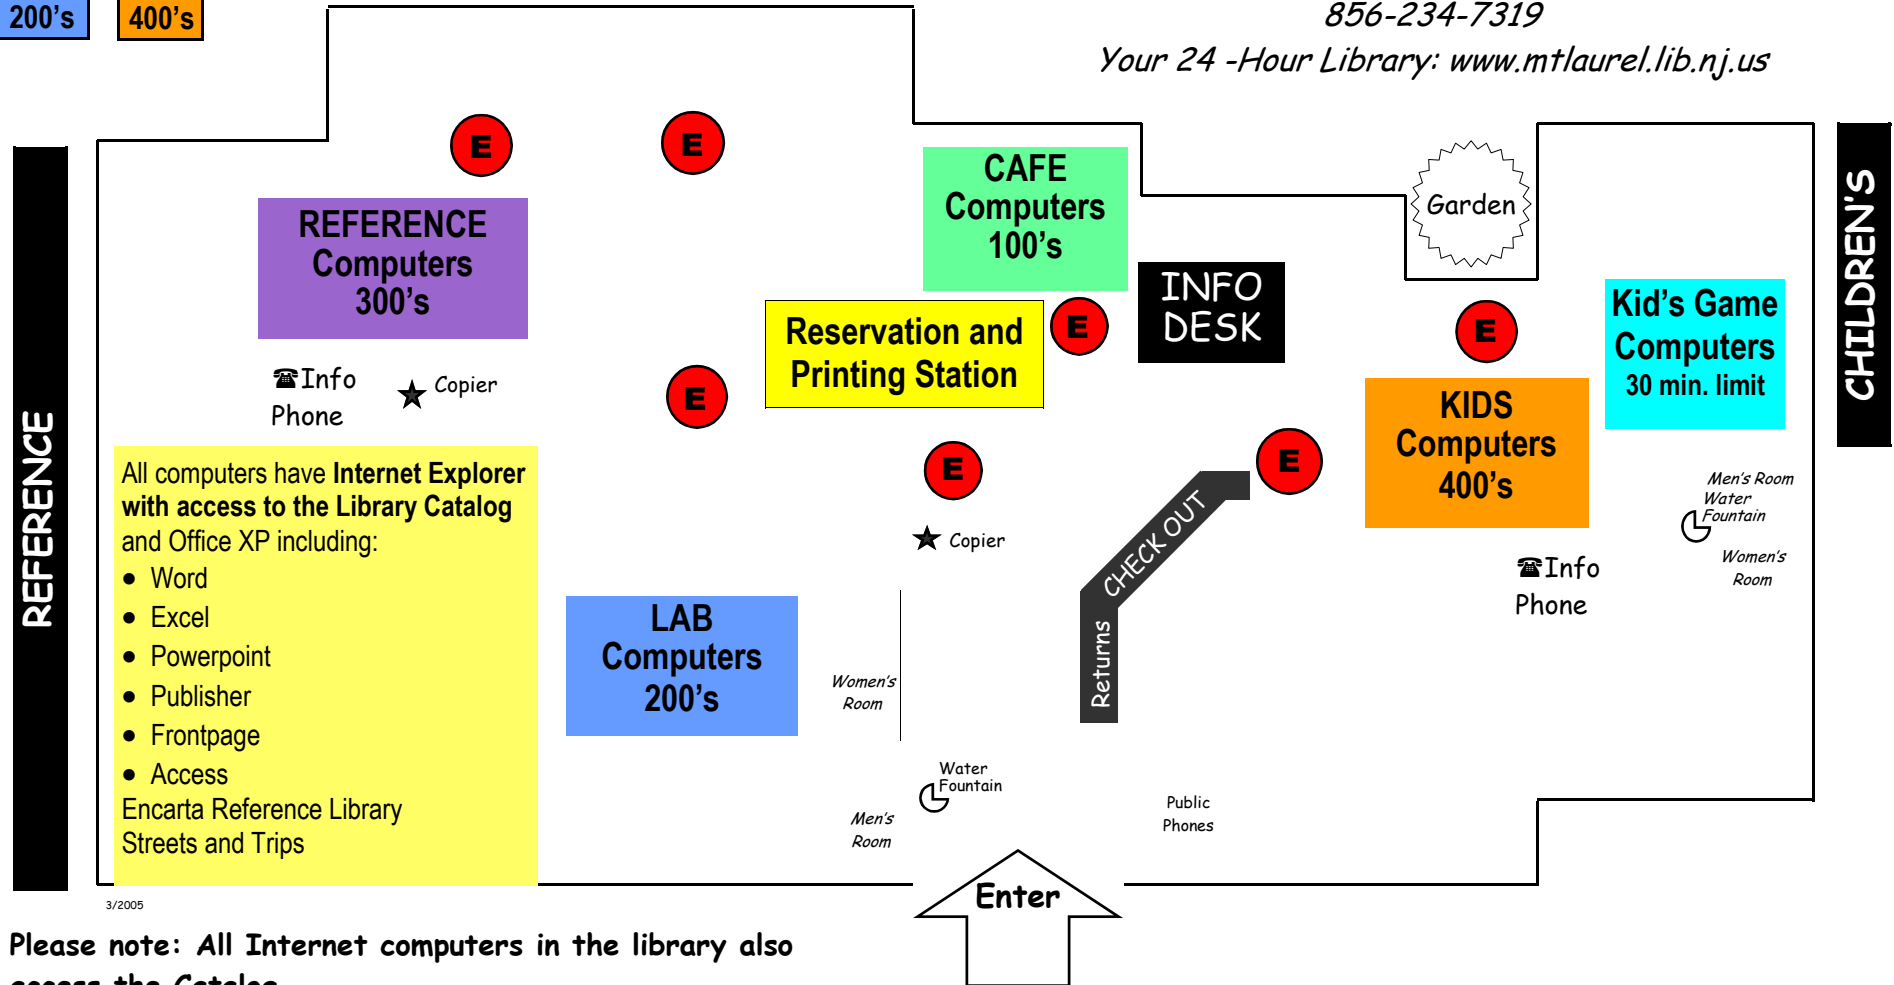

Computer Key

Computers by reservation

100's 300's

200's 400's

WHERE'S MY RESERVED COMPUTER?

MOUNT LAUREL LIBRARY

100 Walt Whitman Avenue, Mount Laurel, NJ 08054

856-234-7319

Your 24 -Hour Library: www.mtlaurel.lib.nj.us

3/2005

Please note: All Internet computers in the library also access the Catalog.

Computer screens are colored coded by section.
Each computer will also display it's number.

E Express = Red
Internet café = Green/100's
Computer lab = Blue/200's

Reference area = Purple/300's
Kid's Area = Orange/400's
Kid's Games = Turquoise

LIBRARY HOURS

Monday through Thursday 9:30 AM—9 PM Friday 9:30 AM—6 PM
Saturday 9:30AM—5 PM (September, after Labor Day through June)
Sunday 12—5 PM (September, after Labor Day through June)
Summer Saturdays 9:30 AM—1 PM Summer Sundays Closed