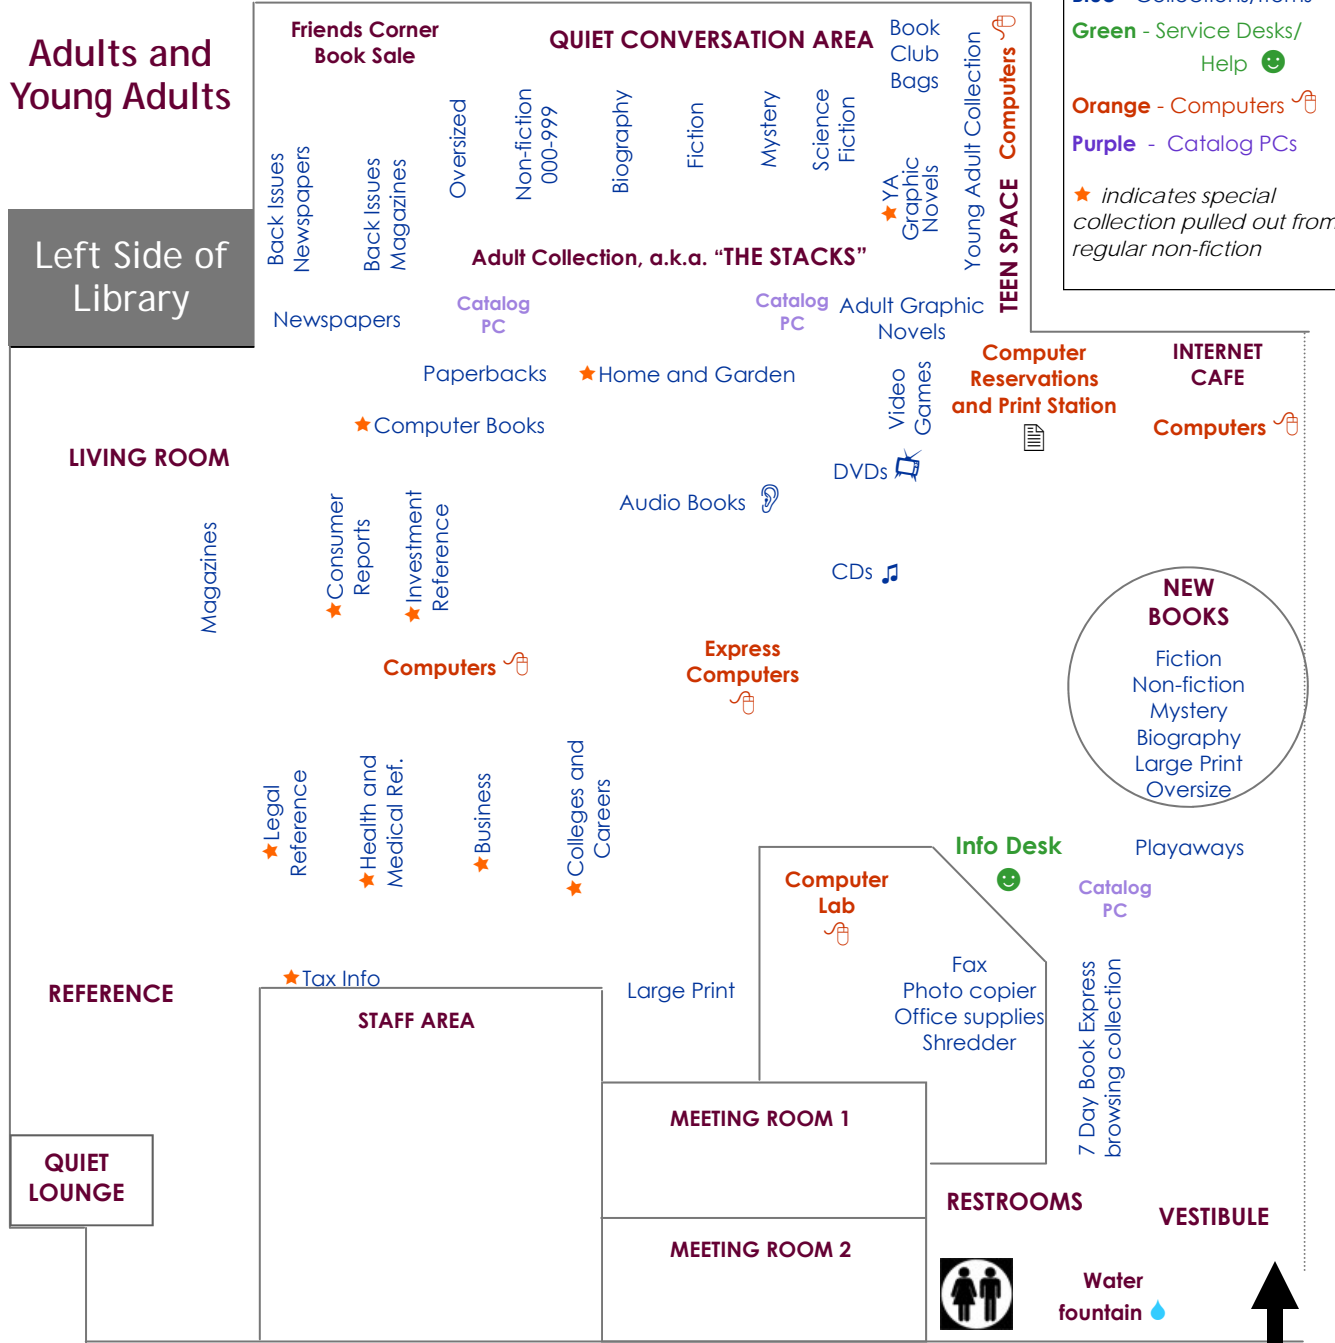

Fiction is shelved alphabetically by authors last name in Fiction Section

★ indicates special collection pulled out from regular non-fiction shelves (the stacks)

Key:
Burgundy - Places/Areas
Blue - Collections/Items
Green - Service Desks/ Help 😊
Orange - Computers 🖨️
Purple - Catalog PCs

 **Mount Laurel Library**
<http://www.mtlaurel.lib.nj.us/>
 856-234-7319
 100 Walt Whitman Ave.
 Mount Laurel, NJ 08054

Main Entrance

Outdoor Book Drop

Adult collection on reverse

Mount Laurel Library

Adults and Young Adults

Left Side of Library

Key:

- Burgundy** - Places/Areas
- Blue** - Collections/Items
- Green** - Service Desks/Help 😊
- Orange** - Computers 🖨️
- Purple** - Catalog PCs

★ indicates special collection pulled out from regular non-fiction

★ indicates special collection pulled out from regular non-fiction shelves (the stacks)

Kids and Circulation on reverse

Main Entrance

Fiction is shelved alphabetically by authors last name in Fiction Section.