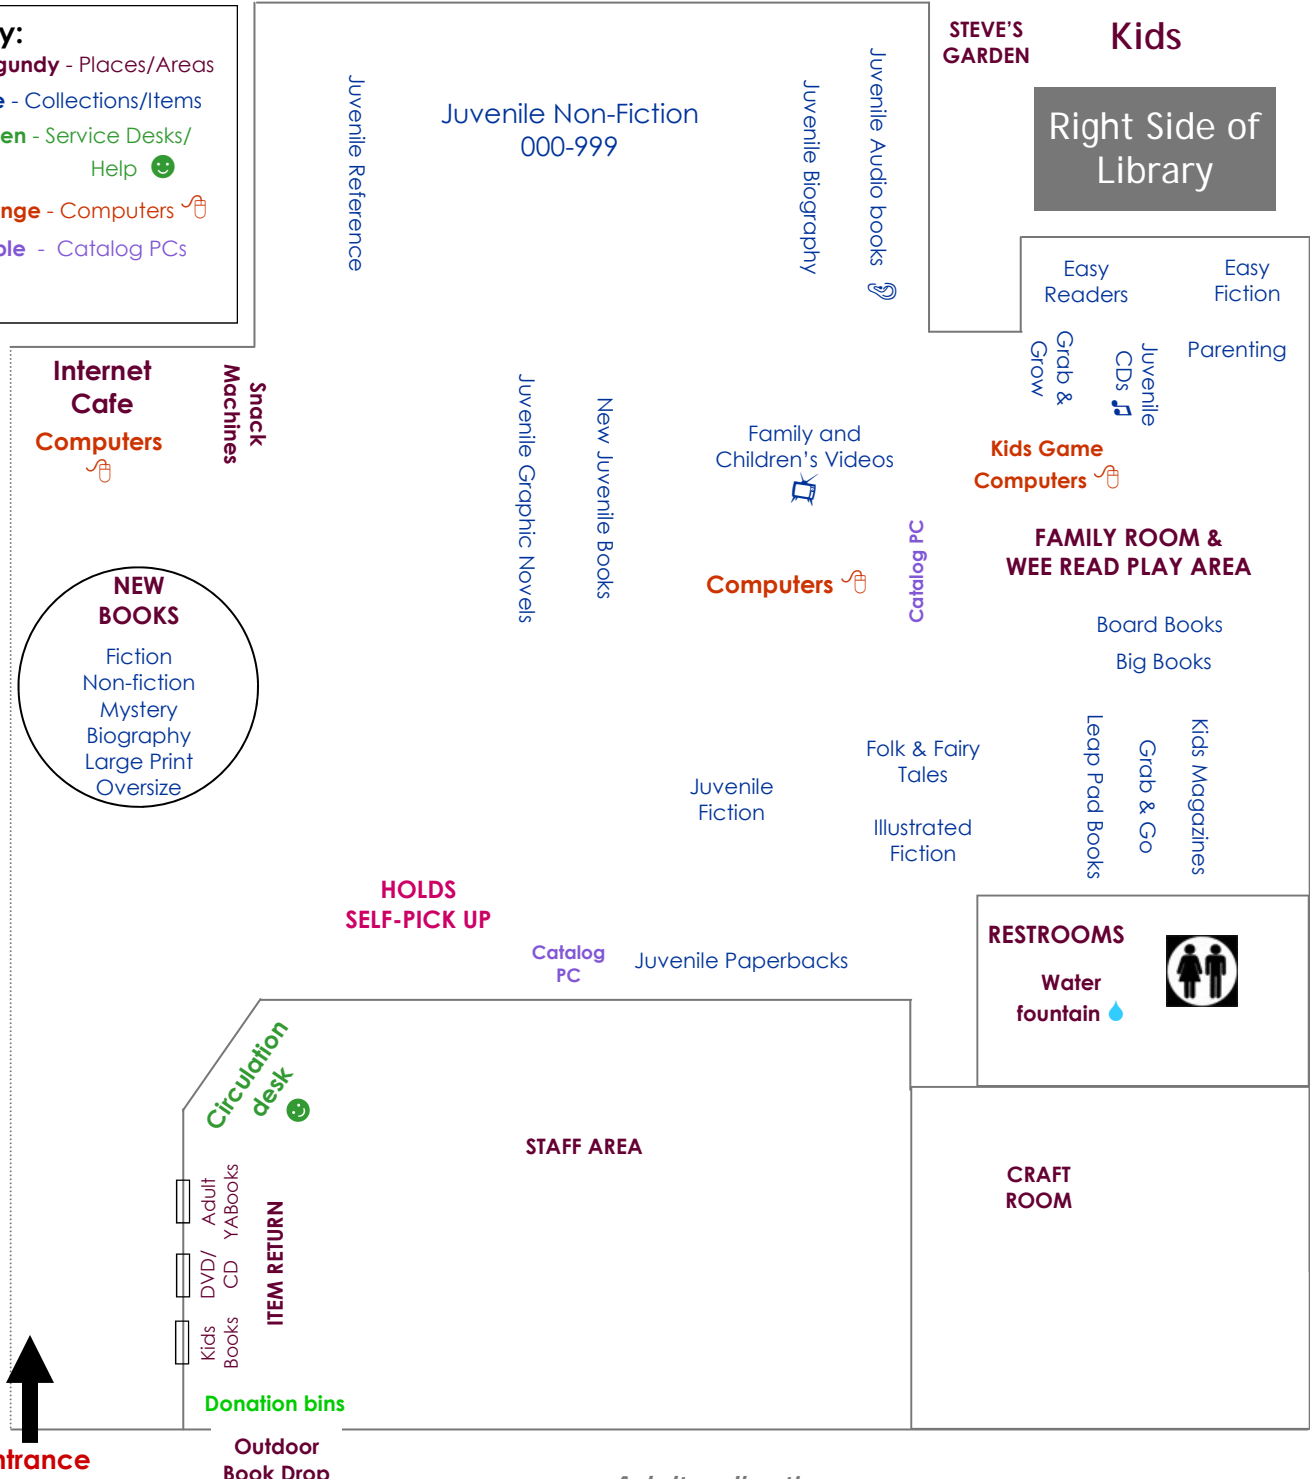

Fiction is shelved alphabetically by authors last name in Fiction Section

★ indicates special collection pulled out from regular non-fiction shelves (the stacks)

Key:
Burgundy - Places/Areas
Blue - Collections/Items
Green - Service Desks/ Help 😊
Orange - Computers 🖨️
Purple - Catalog PCs

Left Side of Library

Key:

- Burgundy** - Places/Areas
- Blue** - Collections/Items
- Green** - Service Desks/Help 😊
- Orange** - Computers 🖨️
- Purple** - Catalog PCs

★ indicates special collection pulled out from regular non-fiction

★ indicates special collection pulled out from regular non-fiction shelves (the stacks)

Kids and Circulation on reverse

Main Entrance

Fiction is shelved alphabetically by authors last name in Fiction Section.